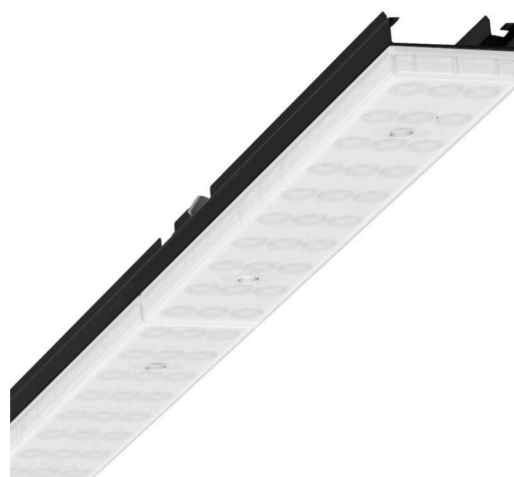

CHARACTERISTICS

Order number	19470006104
EAN number	4020863406234
Commodity code	94051190
Certification mark	IP 20, Protection class I, ENEC10 VDE, F, HACCP DIN10500/Food/IFS-application-related suitability/BRC, Indoor, CE
Impact resistance (IK rating)	IK03 (-20°C bis 35°C)
Ambient temperatur	ta -20°C to 35°C
Special properties	Ready for IoT
Warranty period	5 years

ELECTRICAL ENGINEERING

Controller	Electronic driver DALI2 (1 pcs.)
System output	53W
Mains voltage	230V/50Hz
Circuit breakers (inrush current)	13 pieces/B10, 21 pieces/B16, 21 pieces/C10, 35 pieces/C16
Energy efficiency class/light source	E

LIGHTING TECHNOLOGY

Placement	LED, Colour rendering/Light colour CRI ≥ 80 / 3000K
Colour tolerance (MacAdam)	3SDCM
Nominal luminous flux	7137lm
LED service life	50000h L80/B10 (Tq 35°C)
Luminaire luminous efficiency	134lm/W
Beam angle	115° (C0) / 110° (C90)
UGR lat./long.	26.3 / 25.7

MECHANICS

Housing colour	black RAL 9005
Dimensions (LxWxH/DxH)	1531mm x 55mm x 37mm
Weight (net)	1.9kg
Type of installation	Mounting rail system installation, Light structure

Dimensions

L	1531 mm	Length
B	55 mm	Width
H	37 mm	Height

DEEP-LINK

<https://www.regiolux.de/en/article/19470006104>

Reference	LED 8000lm 830
ηLB	100 %
Φ ↓/↑	90 % / 10 %
UGR lat./long.	26.3 / 25.7