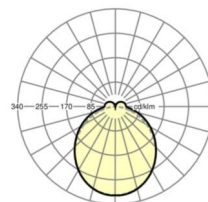

CHARACTERISTICS

Order number	19470006104
EAN number	4020863406234
Commodity code	94051190
Certification mark	IP 20, Protection class I, ENEC10 VDE, F, HACCP DIN10500/Food/IFS-application-related suitability/BRC, Indoor, CE
Impact resistance (IK rating)	IK03 (-20°C bis 35°C)
Ambient temperatur	ta -20°C to 35°C
Special properties	Ready for IoT
Warranty period	5 years

ELECTRICAL ENGINEERING

Controller	Electronic driver DALI2 (1 pcs.)
System output	53W
Mains voltage	230V/50Hz
Circuit breakers (inrush current)	13 pieces/B10, 21 pieces/B16, 21 pieces/C10, 35 pieces/C16
Energy efficiency class/light source	E

LIGHTING TECHNOLOGY

Placement	LED, Colour rendering/Light colour CRI ≥ 80 / 3000K
Colour tolerance (MacAdam)	3SDCM
Nominal luminous flux	7137lm
LED service life	50000h L80/B10 (Tq 35°C)
Luminaire luminous efficiency	134lm/W
Beam angle	115° (C0) / 110° (C90)
UGR lat./long.	26.3 / 25.7

MECHANICS

Housing colour	black RAL 9005
Dimensions (LxWxH/DxH)	1531mm x 55mm x 37mm
Weight (net)	1.9kg
Type of installation	Mounting rail system installation, Light structure

Dimensions

L	1531 mm	Length
B	55 mm	Width
H	37 mm	Height

DEEP-LINK

<https://www.regiolux.de/en/article/19470006104>

Reference	LED 8000lm 830
ηLB	100 %
Φ ↓/↑	90 % / 10 %
UGR lat./long.	26.3 / 25.7